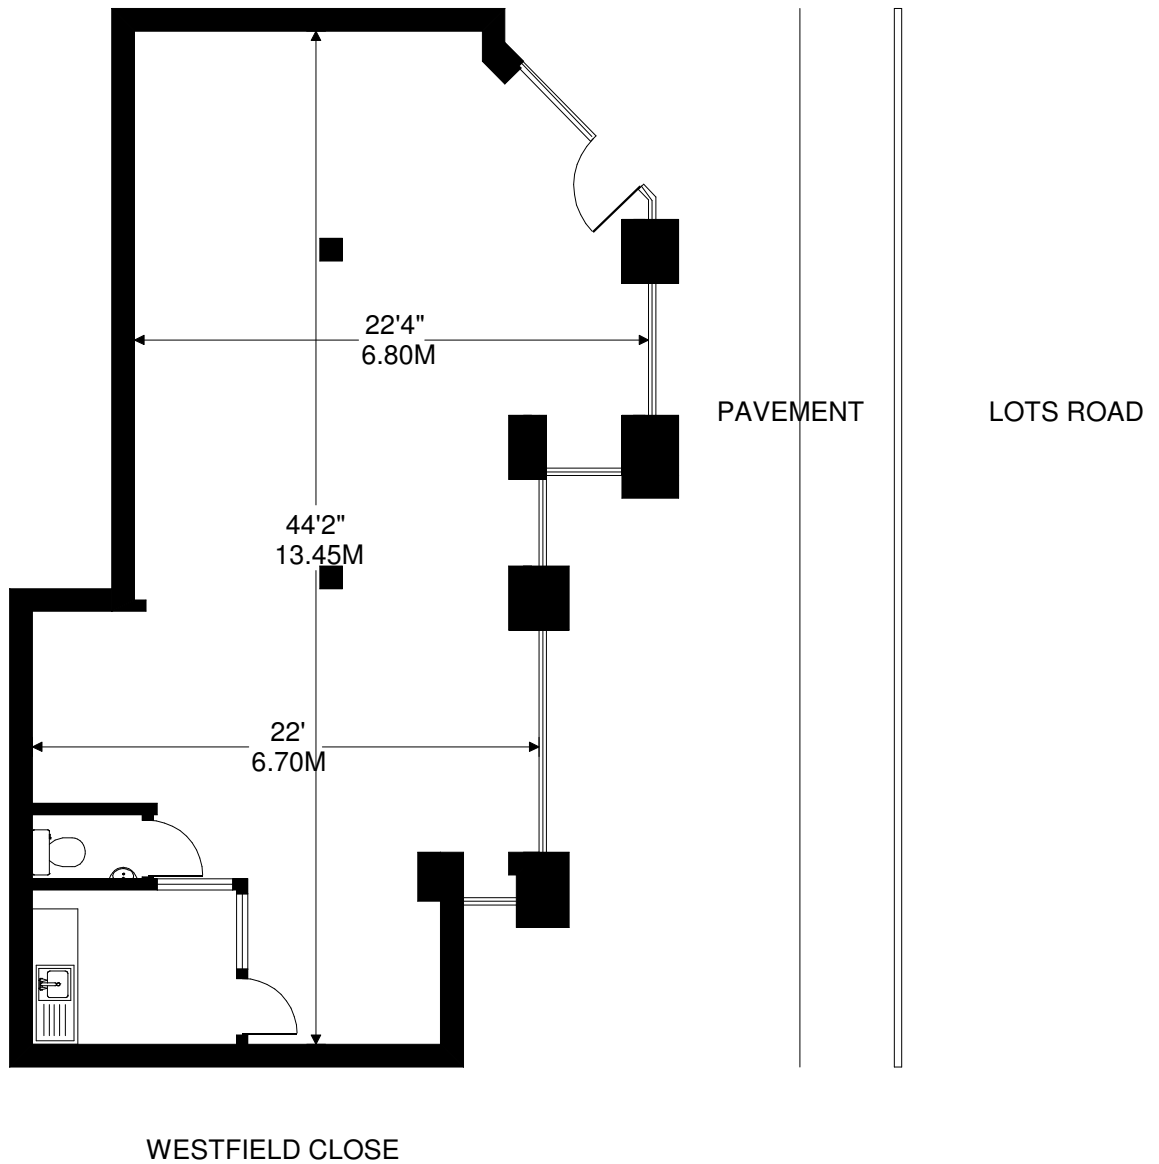

UNIT 2, WESTFIELD ARCADE

LONDON SW10

APPROXIMATE INTERNAL FLOOR AREA

873 SQ.FT. / 81.1 SQ.M.

SCALE 1:100 on A4